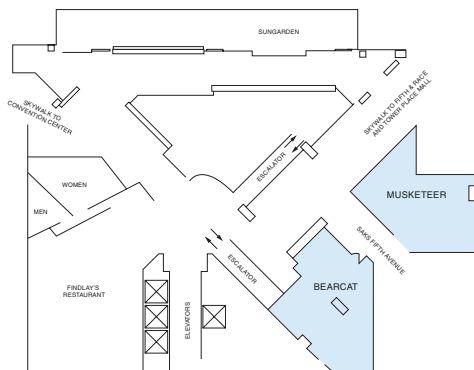

## Hyatt Regency Cincinnati

### DIRECTIONS

From Greater Cincinnati/ Northern Kentucky International Airport (13 miles):  
 Take I-275 East to I-75 North. After crossing over the Ohio River, exit at Fifth Street.  
 Proceed on Fifth Street two blocks to the hotel.

THIRD FLOOR

SECOND FLOOR

FOURTH FLOOR